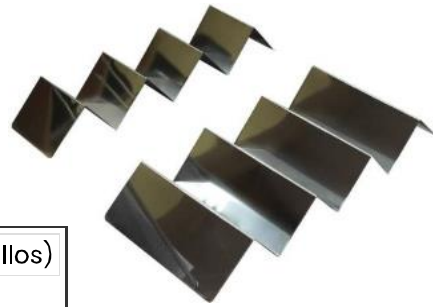

Disco Cuadrado Pastel con Agujero

Material: Aluminio

1,5 mm con agujero

Medidas disponibles

15 cm Ref. 536B.115	20 cm Ref. 536B.120	25 cm Ref. 536B.125	30 cm Ref. 536B.130	35 cm Ref. 536B.135	40 cm Ref. 536B.140
45 cm Ref. 536B.145	50 cm Ref. 536B.150				

Disco Redondo Pastel con Agujero

Material: Aluminio

1,5 mm con agujero

Medidas disponibles

55 cm Ref. 536.055	65 cm Ref. 536.065	15 cm Ref. 536.015	50 cm Ref. 536.050	60 cm Ref. 536.060	20 cm Ref. 536.020
25 cm Ref. 536.025	30 cm Ref. 536.030	35 cm Ref. 536.035	40 cm Ref. 536.040	45 cm Ref. 536.045	

Expositor Bocadillos

Material: Inoxidable

Medidas disponibles

38x10x5 cm (3-4 bocadillos) Ref. 742.000	38x17x5 cm (3-4 bocadillos) Ref. 742.001
58x10x5 cm (6-7 bocadillos) Ref. 742.002	58x17x5 cm (6-7 bocadillos) Ref. 742.003